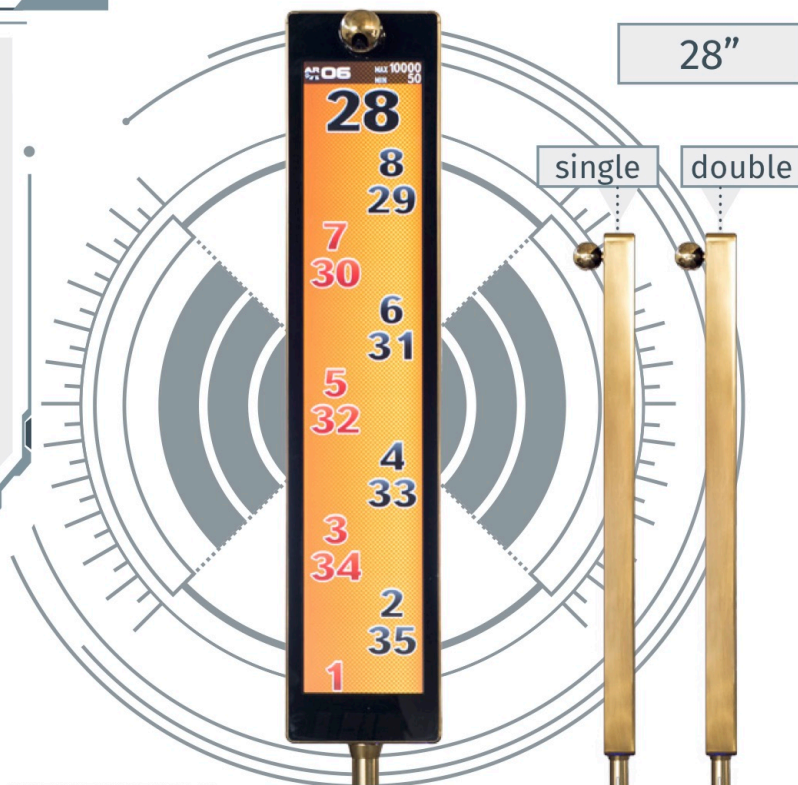

CYCLOPS RENAISSANCE

ROULETTE DISPLAY

CYCLOPS Renaissance is a roulette 28" LCD ultramodern display equipped with **automatic video reader**. This display has a Slim housing with unique traditional narrow shape filled with breathtaking animation.

BENEFITS

- Fast auto recognition of winning numbers (1-2sec)
- Onboard wheel stat and wheel deviation (available at display screen)
- Easy and quick initial installation (Push-Turn-Wait)
- Suitable for any international standard roulette wheels
- Wheel friendly: no sensors or reader heads
- High reliability – designed to operate 24/7
- Table friendly (does not harm table surface – can be attached to table edge)

FEATURES

- Single or double sided LCD 28"
- Super slim case (5 cm for double sided)
- Single/double ZERO (can be customized)
- 15 backgrounds
- Table #
- 16 last winning numbers
- Min/Max bets
- Cool & Hot numbers
- No More Bets status and error spins
- Game events tracking (NMB, ball speed, rotor speed and direction etc.), game logs can be output via local network
- Remote betting – can be used as game source for multiplayer terminals
- Audio announcement of winning numbers
- Video output

SPECIFICATIONS

28" single sided:	170×810×50mm
double sided:	170×810×50mm
Height (can be customized):	1250mm
Case color:	black/gold/chrome/mahogany

MODIFICATIONS

- Casino logo
- Backgrounds and colors by customer request
- Pole height
- Golden finishing