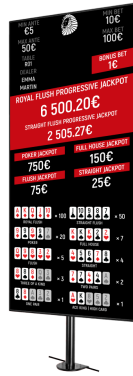

MIN ANTE €5		MIN BET 10€
MAX ANTE 50€		MAX BET 100€
TABLE R01		
DEALER EMMA		
MARTIN		
<b>BONUS BET 1€</b>		
<b>ROYAL FLUSH PROGRESSIVE JACKPOT 6 500.20€</b>		
<b>STRAIGHT FLUSH PROGRESSIVE JACKPOT 2 505.27€</b>		
<b>POKER JACKPOT 750€</b>	<b>FULL HOUSE JACKPOT 150€</b>	
<b>FLUSH JACKPOT 75€</b>	<b>STRAIGHT JACKPOT 25€</b>	
 × 100	 × 50	
 × 20	 × 7	
 × 5	 × 4	
 × 3	 × 2	
 × 1	 × 1	

**Place Bonus Bets**

Custom layouts available.

**Jackpot Increases**

Instant. Controlled. Profitable.

**Winning Combination**

Authentic. Fair. Trusted.

## WHAT'S INCLUDED?

Everything's included and there's no hassle — just plug it in and you're ready to go.

Prefer to save? Just hook it up to your existing HDMI monitors.

**Smart Mini PC.**

Always on. Always reliable.